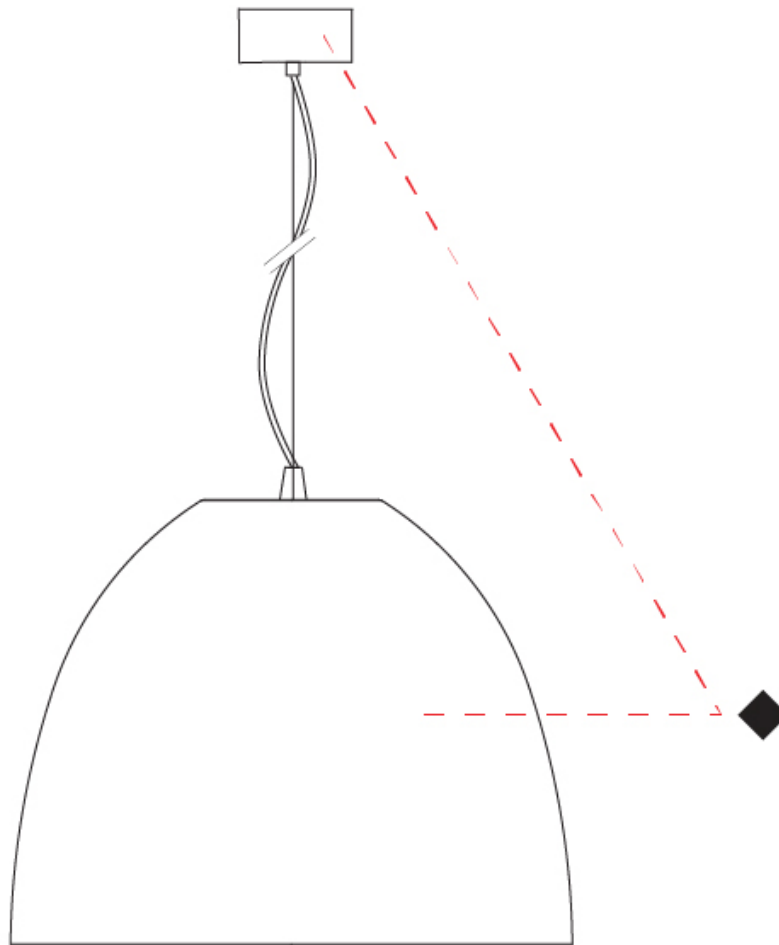

AURORA XL FOOD SUSPENSION

A1010050-

PROJECT
TYPE
SPECIFIER
QUANTITY
DATE

A