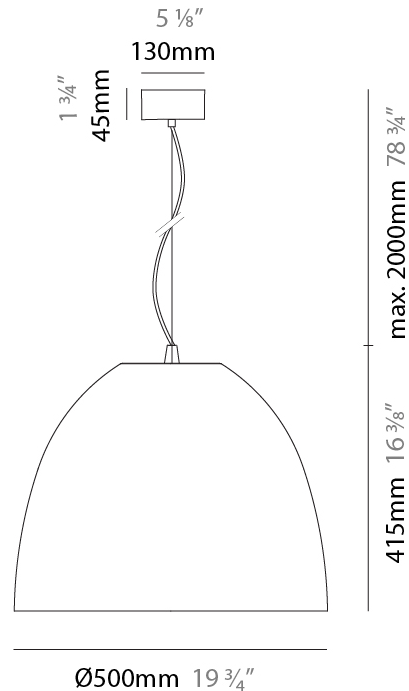

PROJECT	_____
TYPE	_____
SPECIFIER	_____
QUANTITY	_____
DATE	_____

AURORA XL FOOD SUSPENSION

A1010050-

base number Finish
Options

1. To build a product code in our configurator select the specify button on the base model # product page
2. To build a manual product code on this datasheet choose from the options listed below in blue font and add the suffix to the base model #

GENERAL

Series: Aurora Food
Subseries: Aurora XL Food
Partner: Side
Division: Architectural
Installation: Suspension
Product Type: Pendant
Mounting Location: Ceiling
Light Distribution: Direct

PHYSICAL

Shape: Dome
Diameter (mm): 500
Diameter (in): 19 3/4
Height (mm): 415
Height (in): 16 3/8
Max. Overall Height (mm): 2415
Max. Overall Height (in): 95 1/16
Weight (kg): 8
Weight (lbs): 17.6
Fixture Finish: [RWH](#) / [BLK](#) / [GRY](#)
Fixture Material: Aluminum
Cable Details: 2000mm / 78 3/4" Cable

ELECTRICAL

Lamp Type: LED
Input Wattage (W): 47
Dimming: Non-Dimmable
Driver Included: Yes
Driver Location: Integrated
Driver Type: Constant Current - Universal
Driver Class: Class 2
Input Voltage (V): 120
Constant Current (MA): 1200mA

LED

Max. Delivered Lumen (lm): 2807
CRI: >90 CRI
Lamp Life (hrs): 50000

OPTICAL

Beam Angle: Symmetrical 90

RATINGS AND CERTIFICATIONS

Certified By: Certified for North American Standards
IP rating: IP20